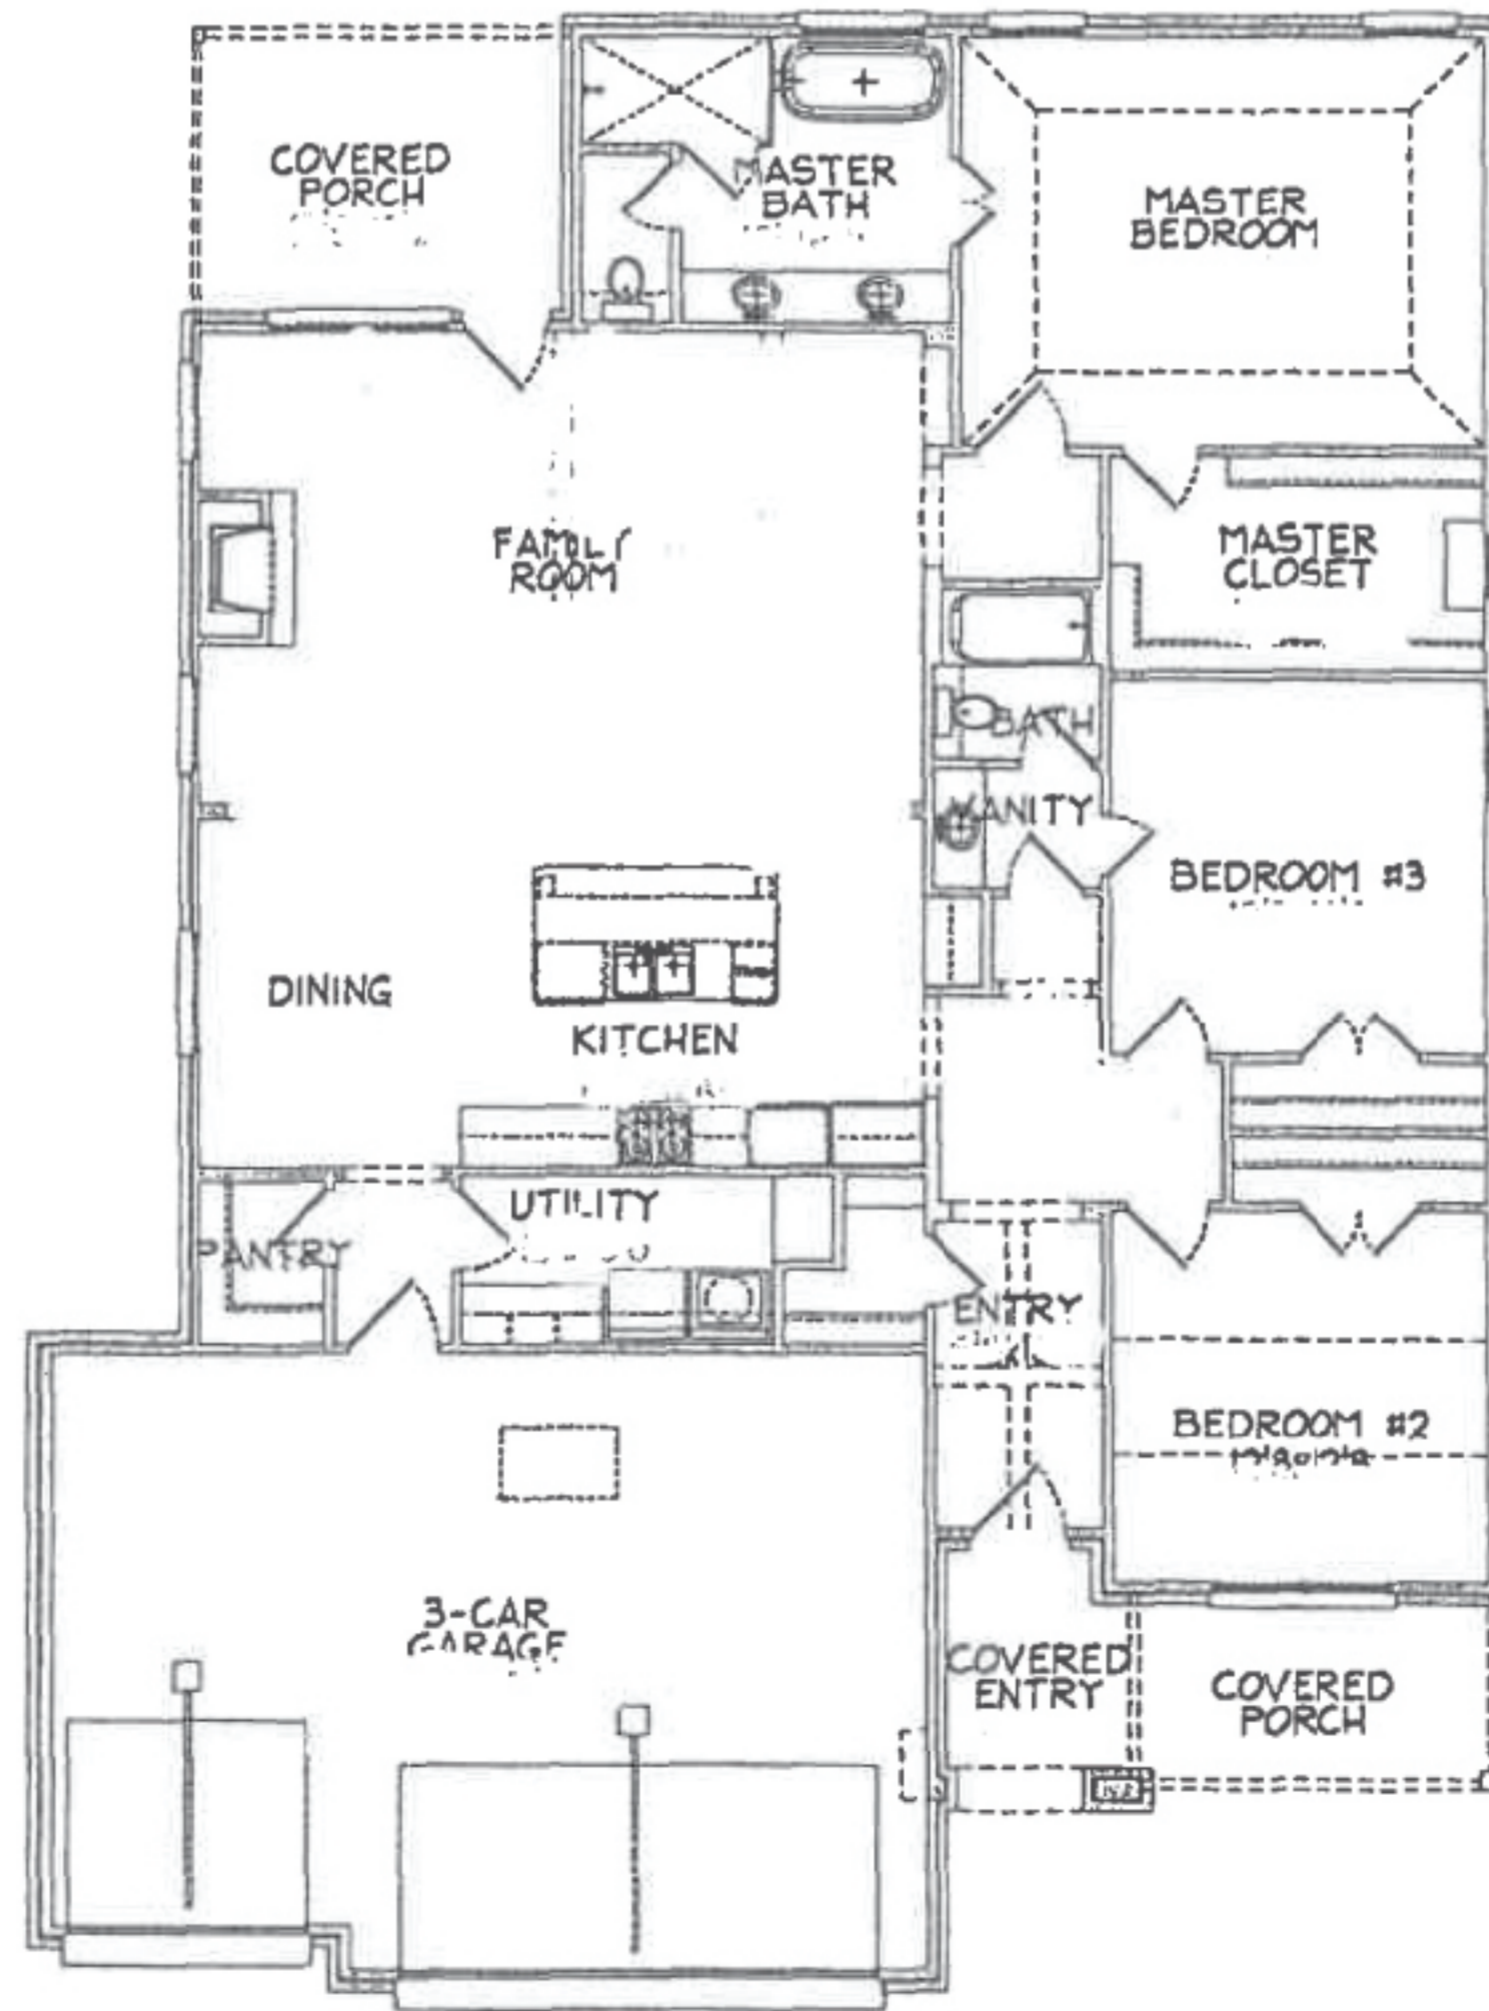

SILVERCREST HOMES

YORKTOWN

EMSWORTH

3 BED | 2 BATH | 3 CAR | 2,082 SF