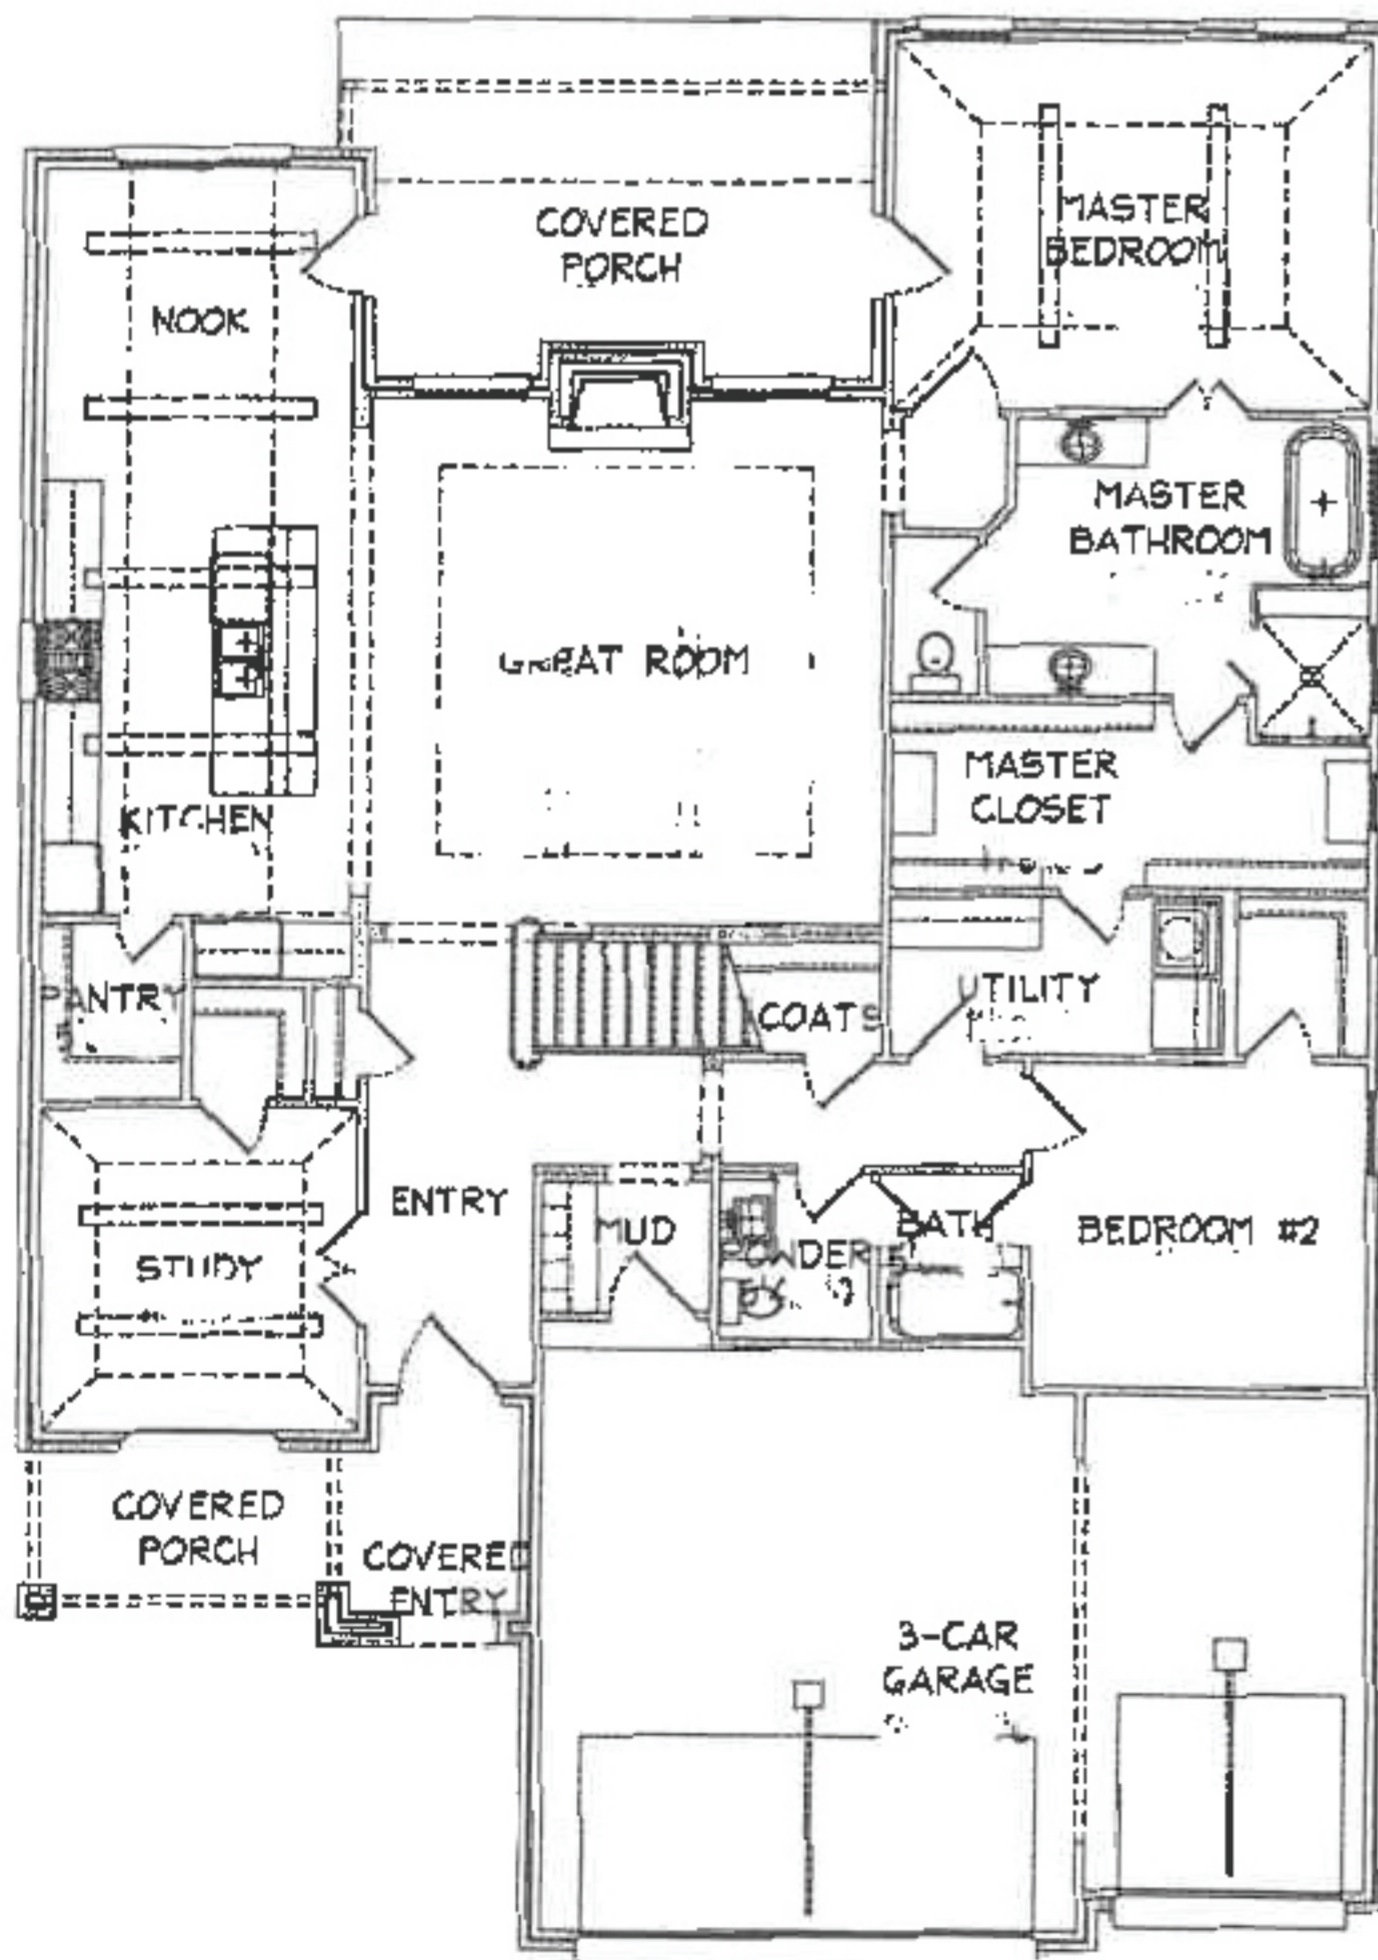

# SILVERCREST HOMES

YORKTOWN

FOXBOROUGH II  
4 BED | 3 BATH | 3 CAR | 3,174 SF  
GAME ROOM, E-SPACE